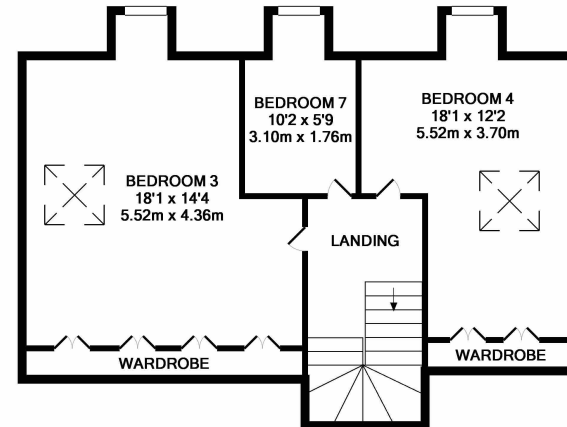

2ND FLOOR

TOTAL APPROX. FLOOR AREA 3714 SQ.FT. (345.0 SQ.M.)