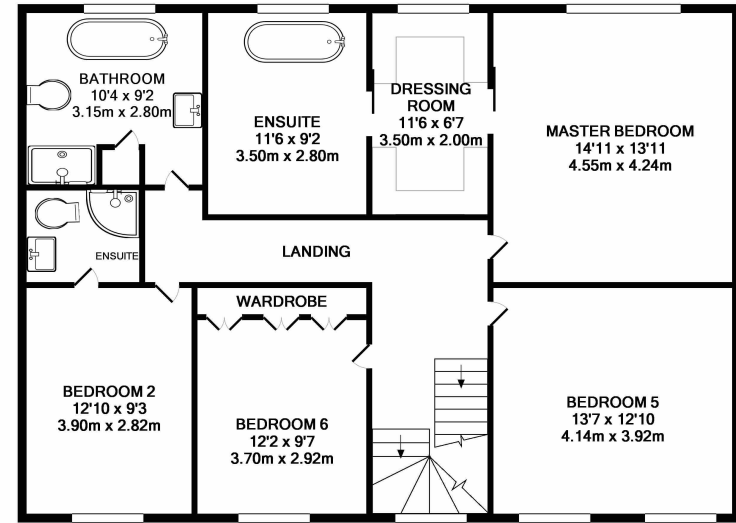

1ST FLOOR

TOTAL APPROX. FLOOR AREA 3714 SQ.FT. (345.0 SQ.M.)