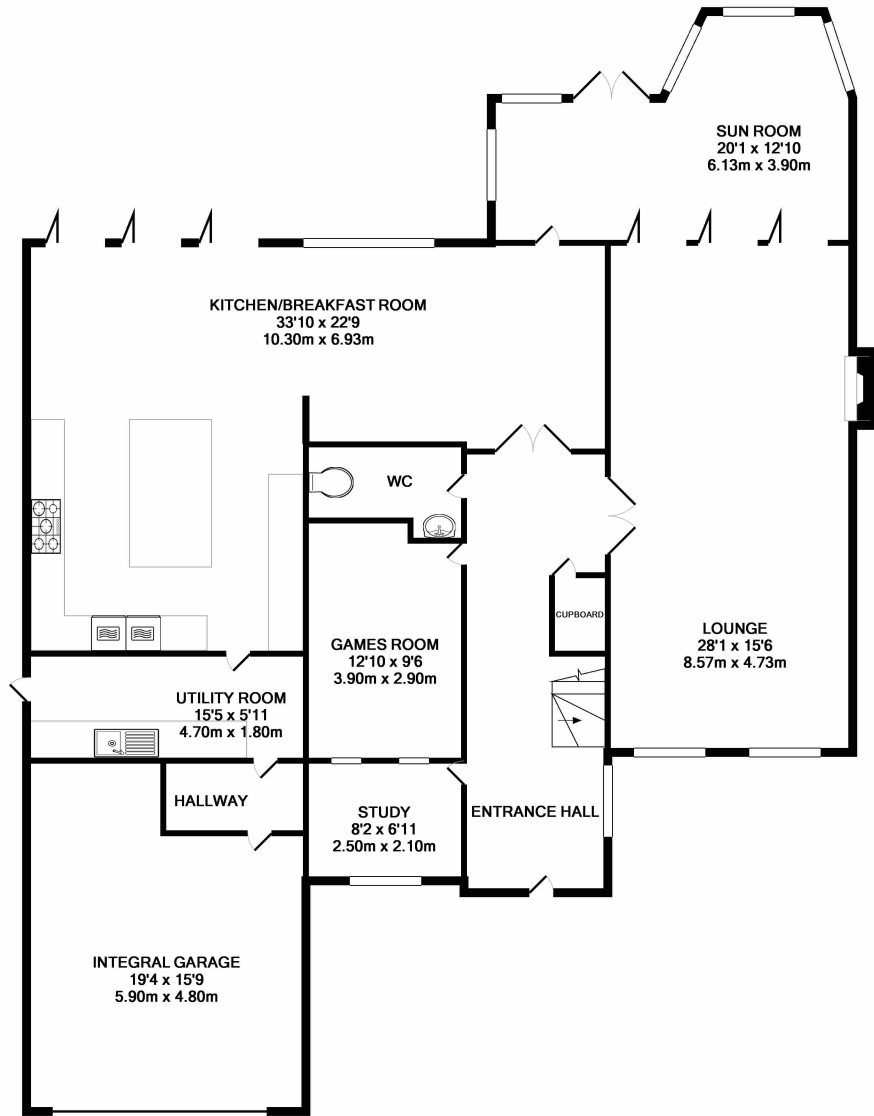

GROUND FLOOR